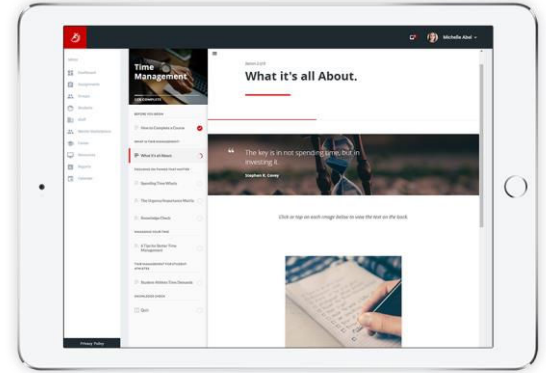

Game Plan is dedicated to guiding 100% of athletes through 100% of their journey.

We've partnered with subject-matter experts and industry thought leaders to create the leading educational platform for high school, college, and professional athletes. Our technology makes it possible to reach them where they are and incentivizes them to invest in their own development.

- **Expert-Guided Lessons** On-demand, mobile-first, brandable eLearning delivers content directly to the athletes anywhere, anytime.
- **Virtual Workshops** Create blended learning through virtual workshops, all managed and measured in one centralized platform.
- **Critical Measurements** Measure athletes' participation, comprehension and sentiment.

200+ Athletics Organizations
20,000+ Active Athletes
13,000+ eLearning Courses Completed Monthly

We teach student-athletes what they need to know today *and* tomorrow.

Setting your student-athletes up for success impacts both them and you in profound ways:

- Accelerates the transition from high school.
- Improves on-field confidence and performance.
- Enhances classroom learning and ensures eligibility.
- Serves as a recruiting tool for blue chip talent.
- Produces model ambassadors for your institution.
- Improves campus and community relations.
- Grows your network of businesses and thought leaders.