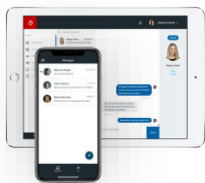

Mentorship Marketplace

Online support network for student-athletes that also offers alumni and other stakeholders another way to stay engaged.